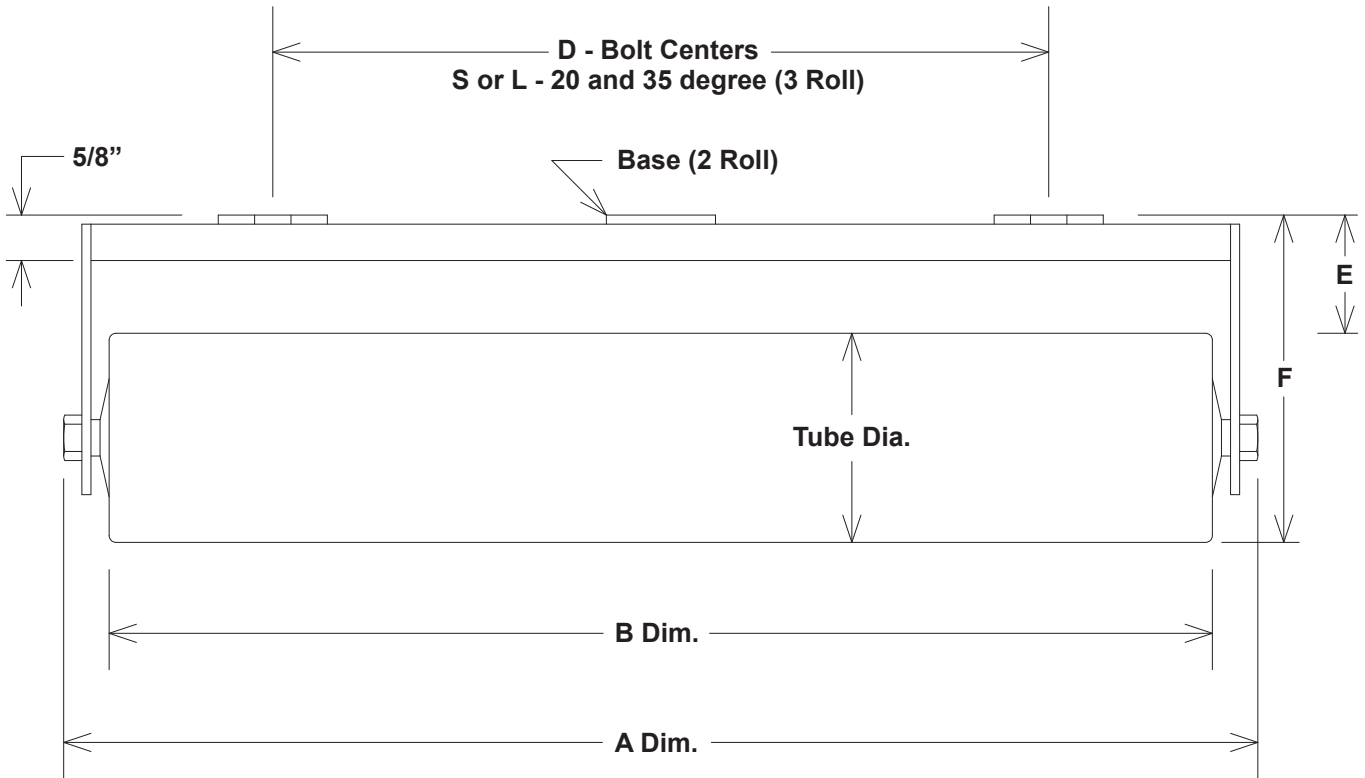

Troughers - Return Carrier - 1 Roll

Return Carrier Dimensions

Return Carrier Cut Away Bearing Examples

Precision and Stainless Steel

Bushing Style