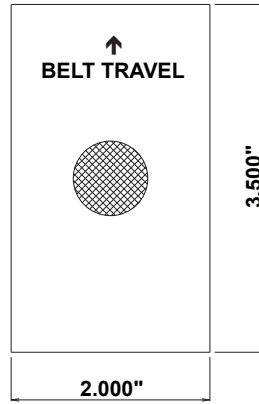

Troughers - Return Carrier - 1 Roll Base Designs

A - Flat Base

B - Flat Base

C - Flat Base

D - Angle Base

E - Angle Base

F - Flat Base

G - Flat Base