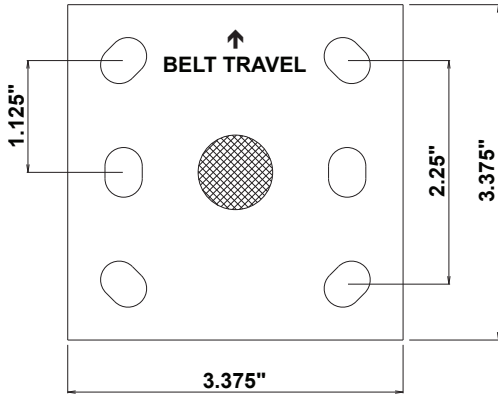

Troughers - Return Carrier - 1 Roll Base Designs

A - Flat Base

B - Flat Base

C - Flat Base

D - Angle Base

E - Angle Base

F - Flat Base

G - Flat Base