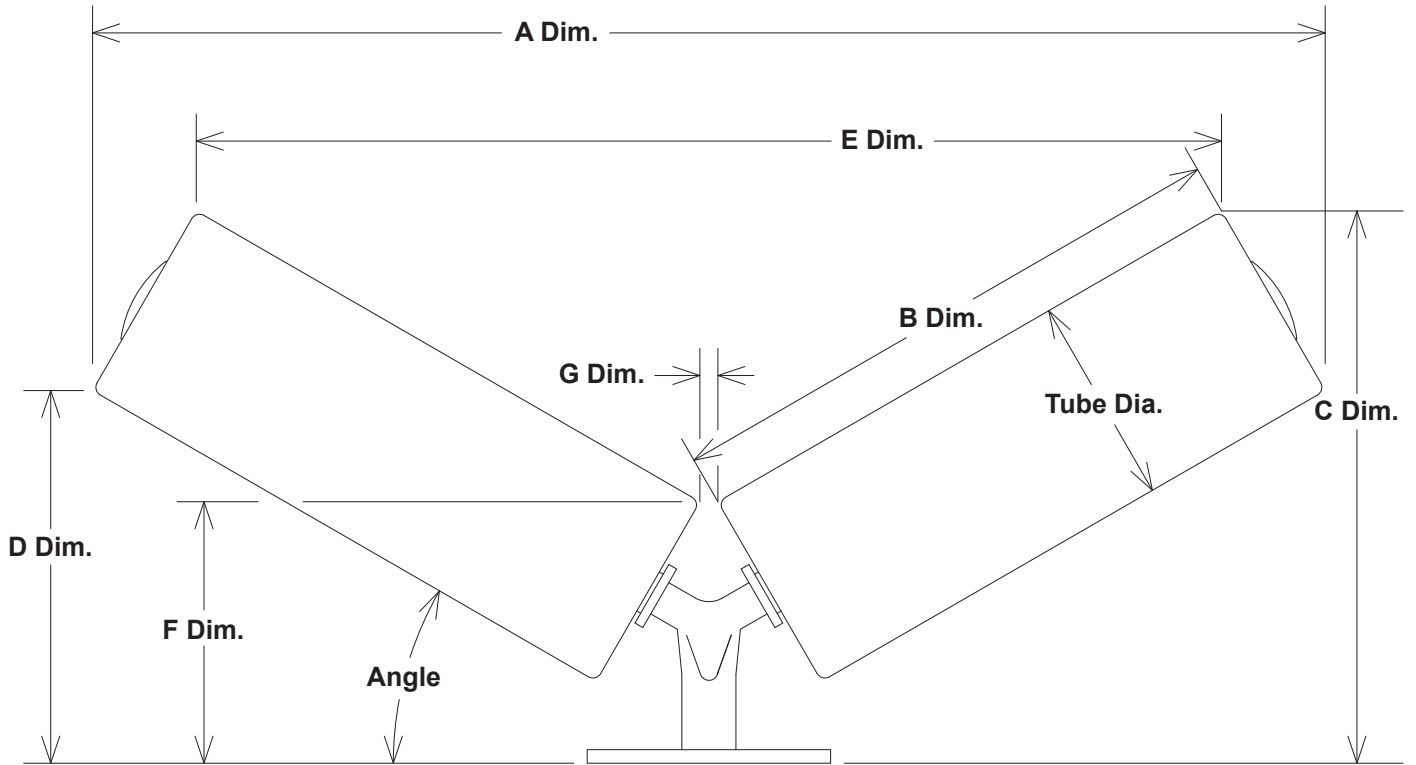

Troughers - 2 Roll - 30 Degrees

Trougher Dimensions

Trougher Cut Away Bearing Examples