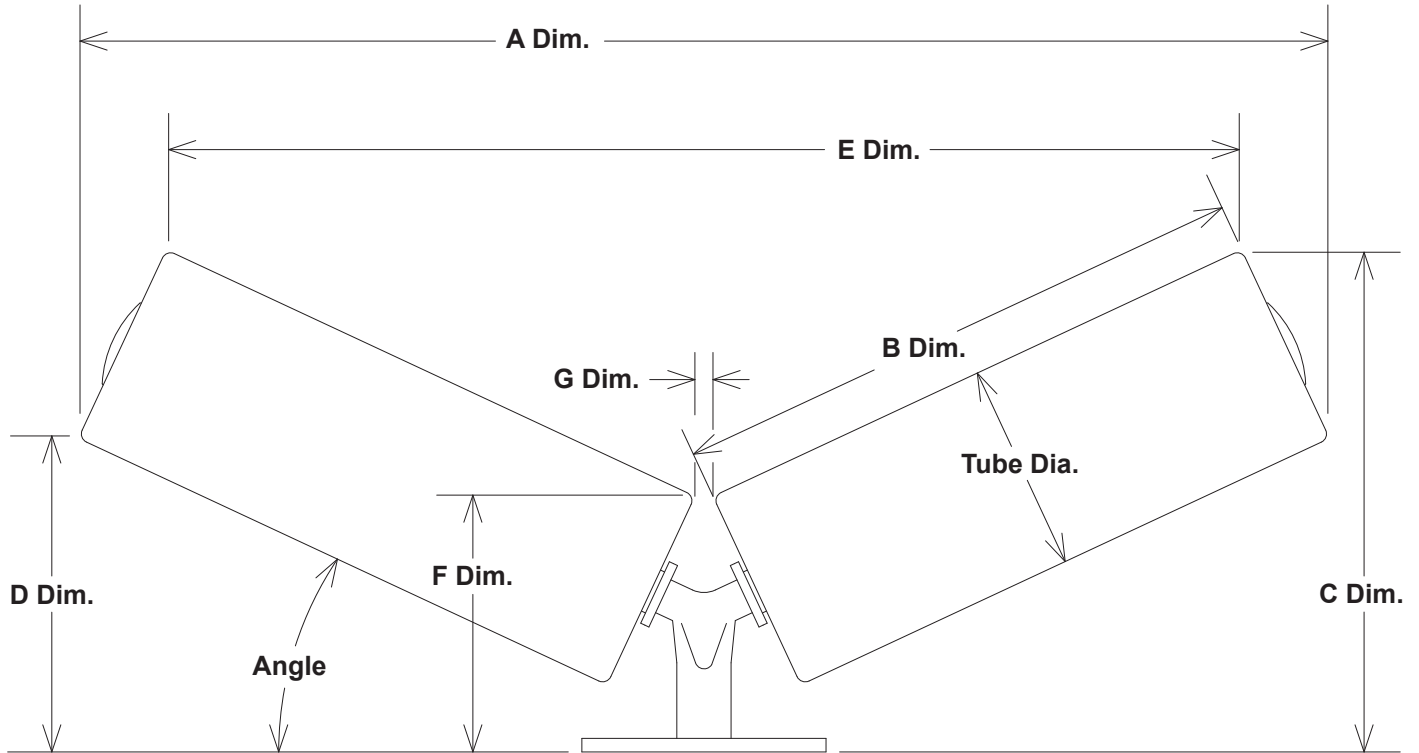

Troughers - 2 Roll - 25 Degrees

Trougher Dimensions

Trougher Cut Away Bearing Examples