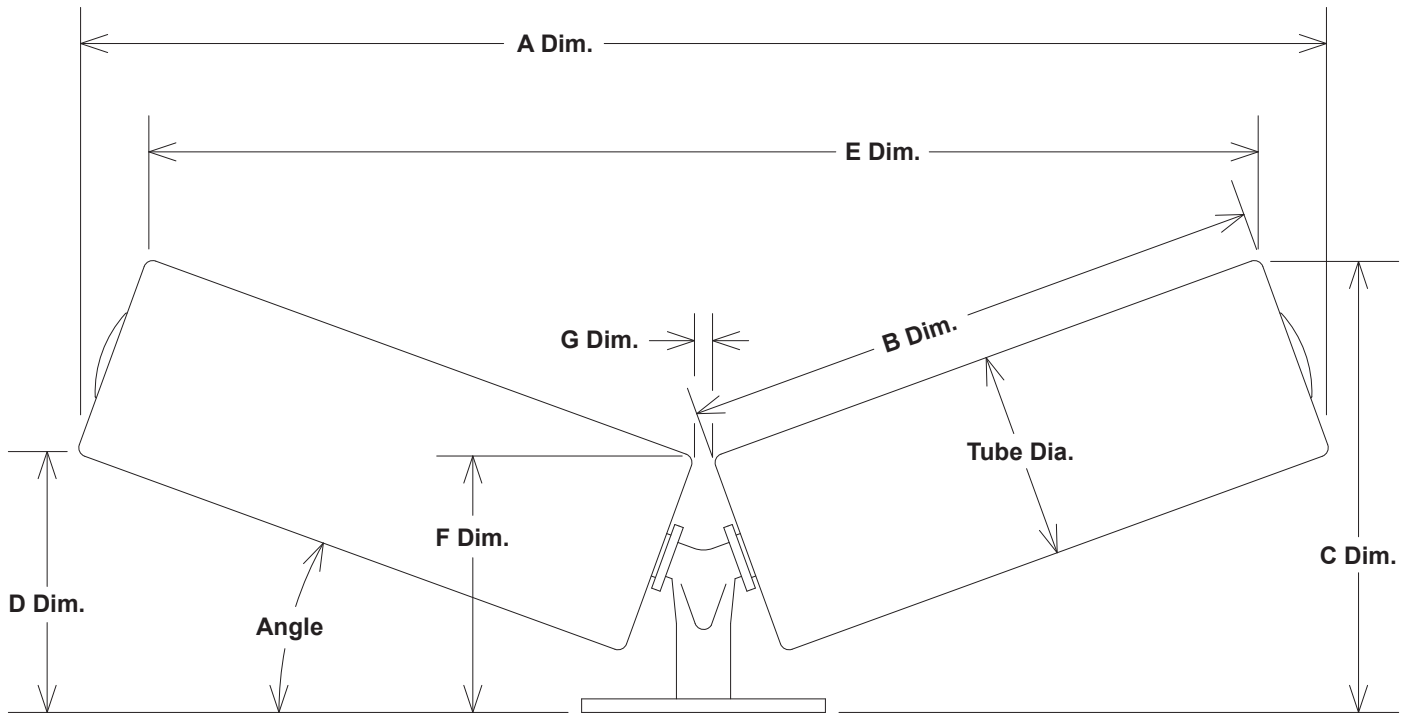

Troughers - 2 Roll - 20 Degrees

Trougher Dimensions

Trougher Cut Away Bearing Examples