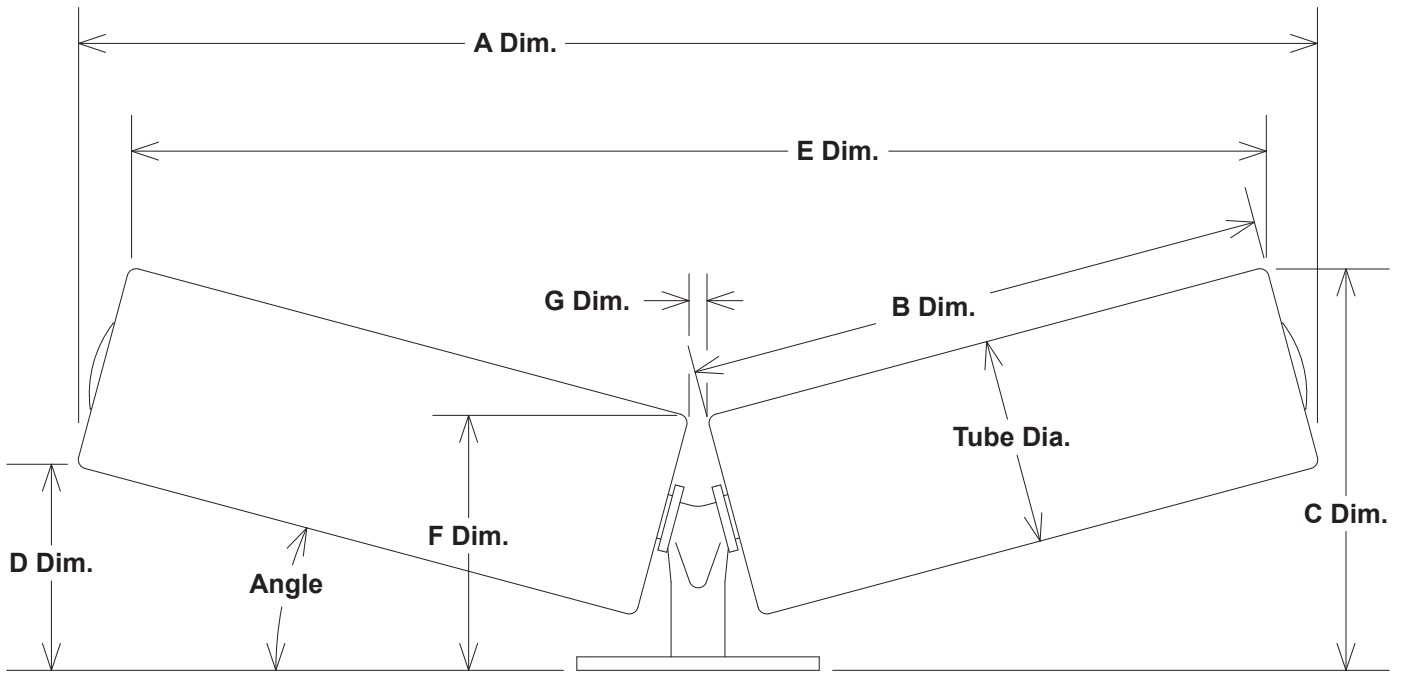

Troughers - 2 Roll - 15 Degrees

Trougher Dimensions

Trougher Cut Away Bearing Examples