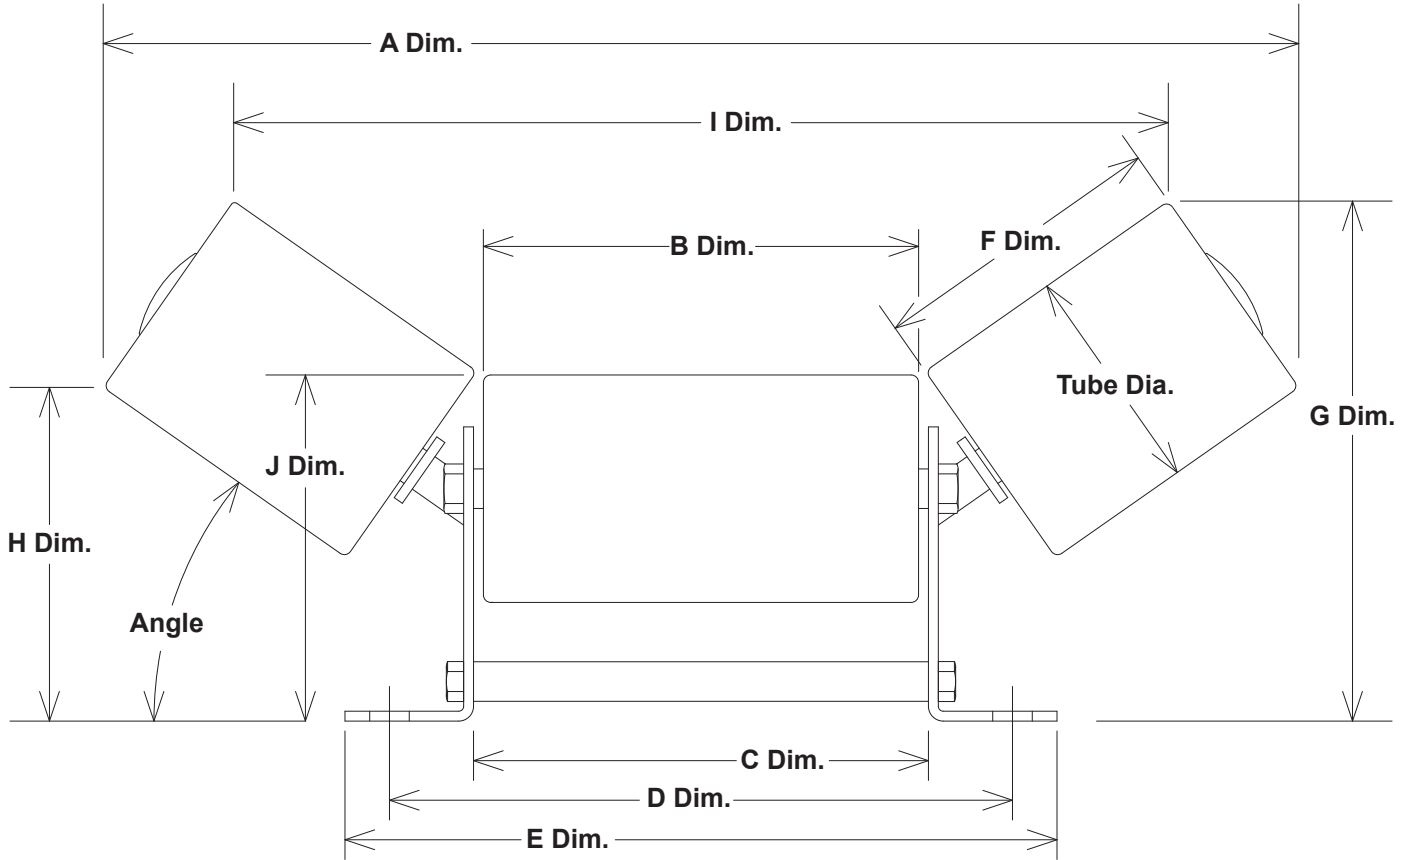

Troughers - 3 Roll - 35 Degrees - Short Wings

Trougher Dimensions

Trougher Cut Away Bearing Examples