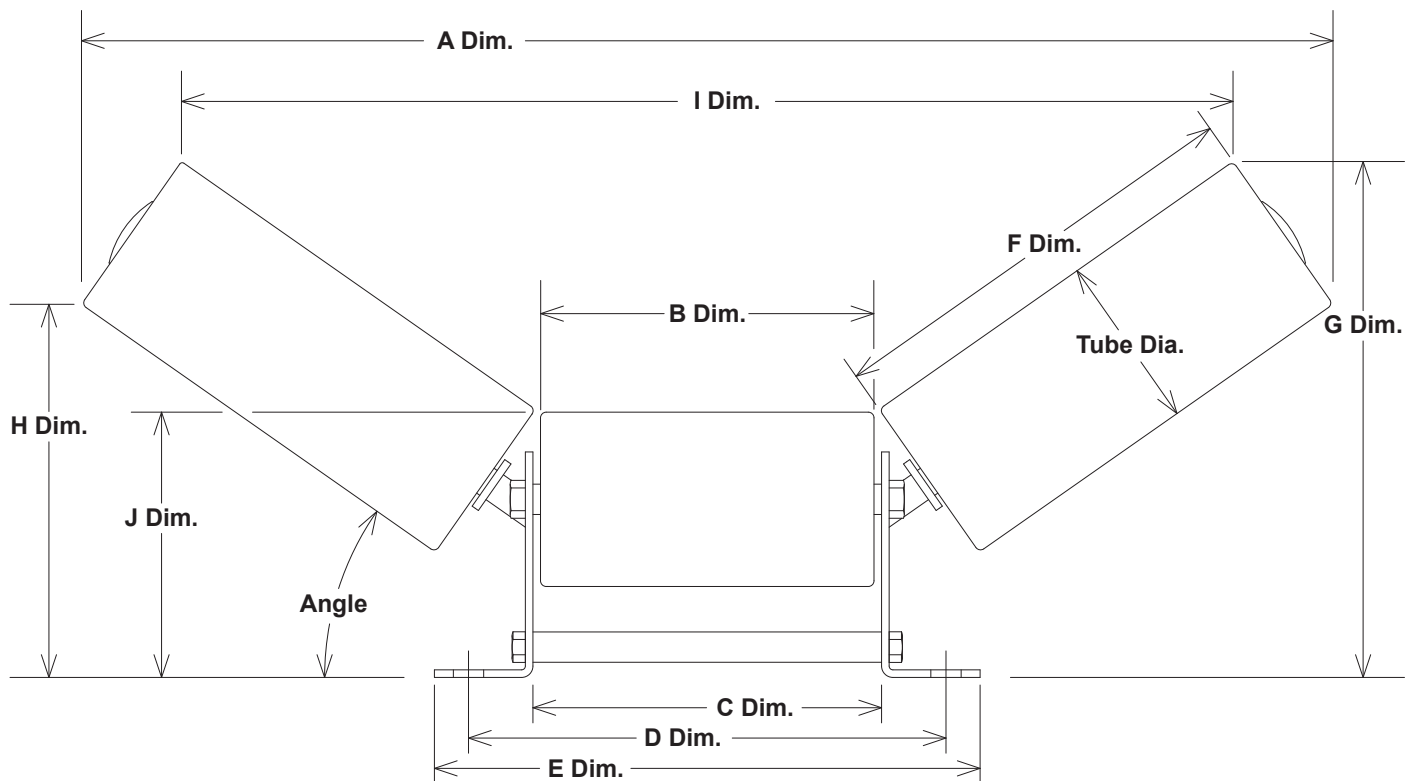

Troughers - 3 Roll - 35 Degrees - Long Wings

Trougher Dimensions

Trougher Cut Away Bearing Examples