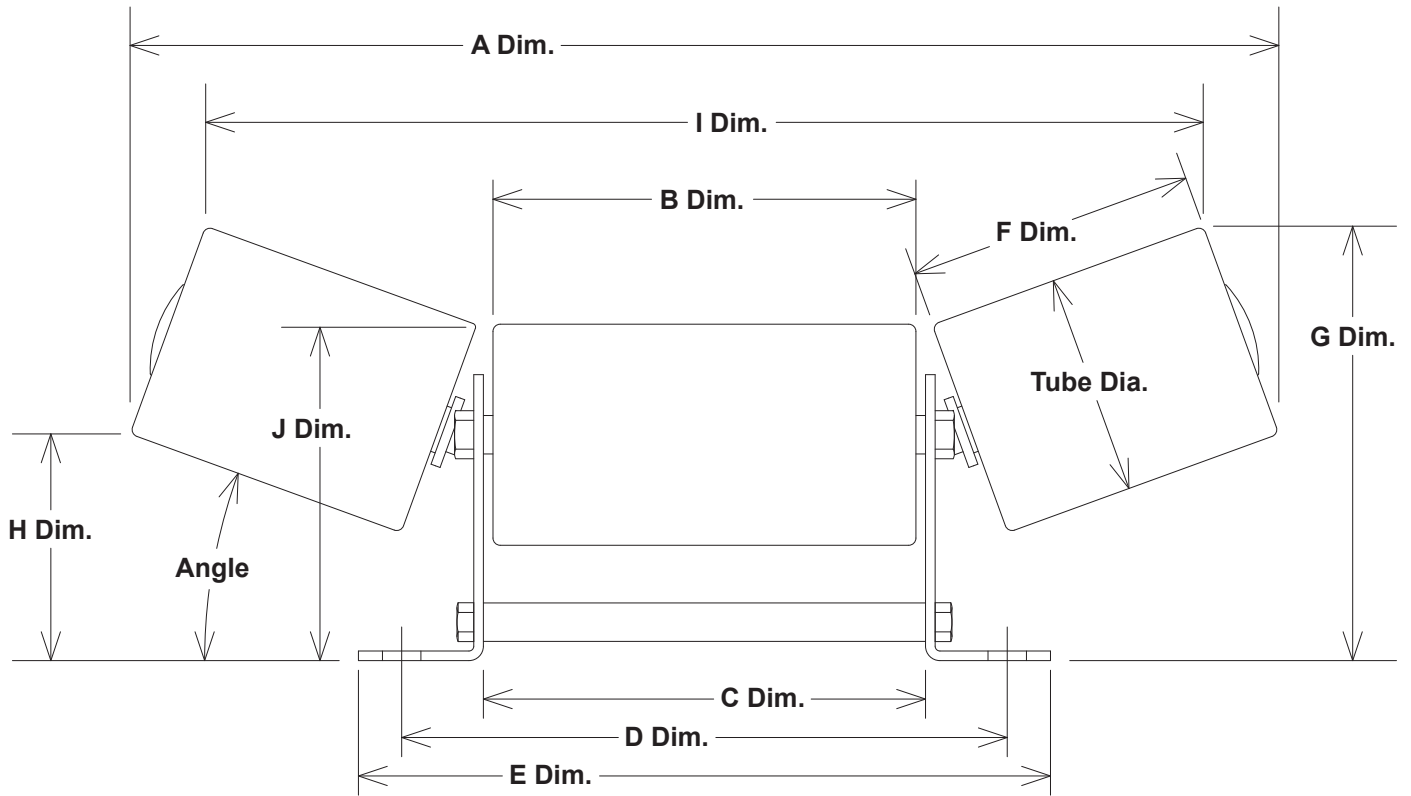

Troughers - 3 Roll - 20 Degrees - Short Wings

Trougher Dimensions

Trougher Cut Away Bearing Examples