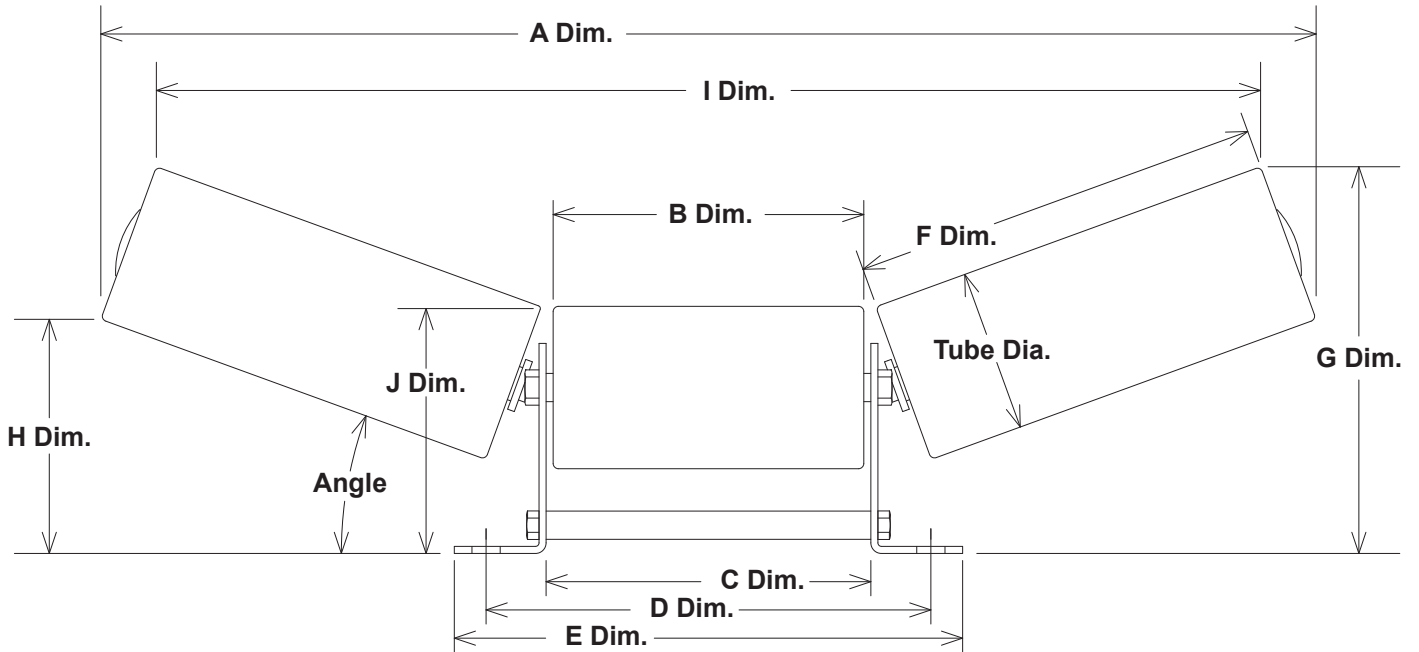

Troughers - 3 Roll - 20 Degrees - Long Wings

Trougher Dimensions

Trougher Cut Away Bearing Examples