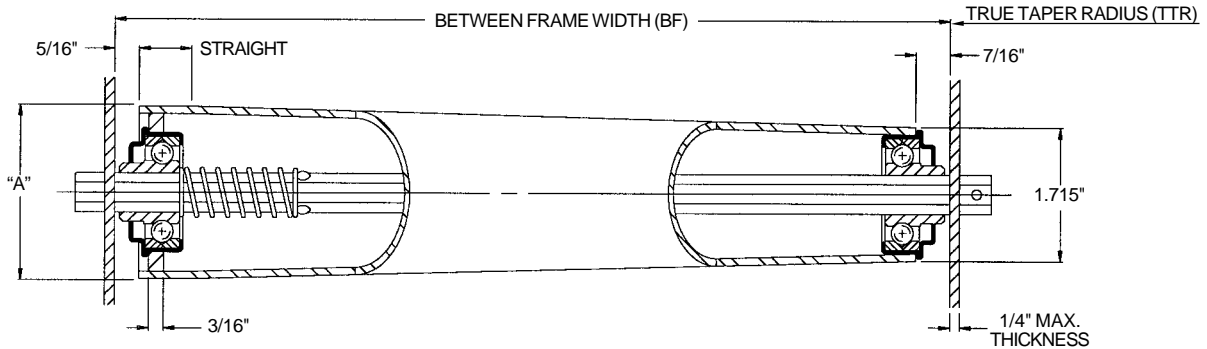

## Tapered Roller - .048 Taper/Inch - 7/16 in. Hex Axle

### Description:

**Tube:** 3 1/4 in. O.D. Max. to 1.715 in. O.D. x 14 ga.

**Axle:** 7/16 in. Hex

**Spring No.:** 11375

**Pin No.:** 101010

**Weight (lbs.):** 0.32 + 0.28 x BF

Roller No.	Bearing No.	Retained	BF
28699 - BF	102031- Plain	Spring	8 1/2 - 15
28700 - BF	102031- Plain	Pin	8 1/2 - 15
27536 - BF	102031- Plain	Spring	15 1/2 - 32 1/2
28701 - BF	102031- Plain	Pin	15 1/2 - 32 1/2
14153 - BF	102031- Plain	Spring	33 - 39
25273 - BF	102031- Plain	Pin	33 - 39

TAPERED ROLLER CAPACITY CHART (LBS.)							
BF**	Roller Capacity	Dimension "A"	TTR	BF**	Roller Capacity	Dimension "A"	TTR
13	290	2.303"	36 3/16"	27	290	2.975"	36 3/16"
14	290	2.351"		28	288	3.023"	
15	290	2.399"		29	278	3.071"	
16	290	2.447"		30	268	3.119"	
17	290	2.495"		31	259	3.167"	
18	290	2.543"		32	251	3.215"	
19	290	2.591"		33*	243	3.250"	
20	290	2.639"		34*	235	3.250"	
21	290	2.687"		35*	228	3.250"	
22	290	2.735"		36*	222	3.250"	
23	290	2.783"		37*	216	3.250"	
24	290	2.831"		38*	210	3.250"	
25	290	2.879"		39*	204	3.250"	
26	290	2.927"					

### Description:

**Tube:** 3 1/4 in. O.D. Max. to 1.715 in. O.D. x 14 ga.

**Axle:** 7/16 in. Hex

**Spring No.:** 11375

**Pin No.:** 101010

**Weight (lbs.):** 0.32 + 0.28 x BF

Roller No.	Bearing No.	Retained	BF
28702 - BF	102031- Plain	Spring	7 - 11
14155 - BF	102031- Plain	Pin	7 - 11
14154 - BF	102031- Plain	Spring	11 1/2 - 26 1/2
28703 - BF	102031- Plain	Pin	11 1/2 - 26 1/2