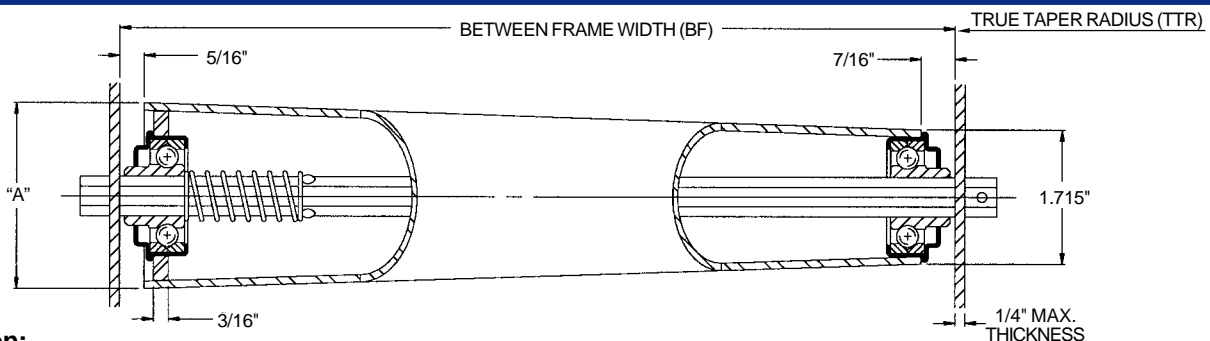

### Description:

**Tube:** 3 1/4 in. O.D. Max. to 1.715 in. O.D. x 14 ga.

**Axle:** 7/16 in. Hex

**Spring No.:** 11375

**Pin No.:** 101010

**Weight (lbs.):** 0.32 + 0.28 x BF

Roller No.	Bearing No.	Retained	BF
28699 - BF	102031- Plain	Spring	8 1/2 - 15
28700 - BF	102031- Plain	Pin	8 1/2 - 15
27536 - BF	102031- Plain	Spring	15 1/2 - 32 1/2
28701 - BF	102031- Plain	Pin	15 1/2 - 32 1/2
14153 - BF	102031- Plain	Spring	33 - 39
25273 - BF	102031- Plain	Pin	33 - 39

TAPERED ROLLER CAPACITY CHART (LBS.)							
BF**	Roller Capacity	Dimension "A"	TTR	BF**	Roller Capacity	Dimension "A"	TTR
13	290	2.303"	36 3/16"	27	290	2.975"	36 3/16"
14	290	2.351"		28	288	3.023"	
15	290	2.399"		29	278	3.071"	
16	290	2.447"		30	268	3.119"	
17	290	2.495"		31	259	3.167"	
18	290	2.543"		32	251	3.215"	
19	290	2.591"		33*	243	3.250"	
20	290	2.639"		34*	235	3.250"	
21	290	2.687"		35*	228	3.250"	
22	290	2.735"		36*	222	3.250"	
23	290	2.783"		37*	216	3.250"	
24	290	2.831"		38*	210	3.250"	
25	290	2.879"		39*	204	3.250"	
26	290	2.927"					

## Tapered Roller - .0597 Taper/Inch - 7/16 in. Hex Axle

### Description:

**Tube:** 3 1/4 in. O.D. Max. to 1.715 in. O.D. x 14 ga.

**Axle:** 7/16 in. Hex

**Spring No.:** 11375

**Pin No.:** 101010

**Weight (lbs.):** 0.32 + 0.28 x BF

Roller No.	Bearing No.	Retained	BF
28702 - BF	102031- Plain	Spring	7 - 11
14155 - BF	102031- Plain	Pin	7 - 11
14154 - BF	102031- Plain	Spring	11 1/2 - 26 1/2
28703 - BF	102031- Plain	Pin	11 1/2 - 26 1/2