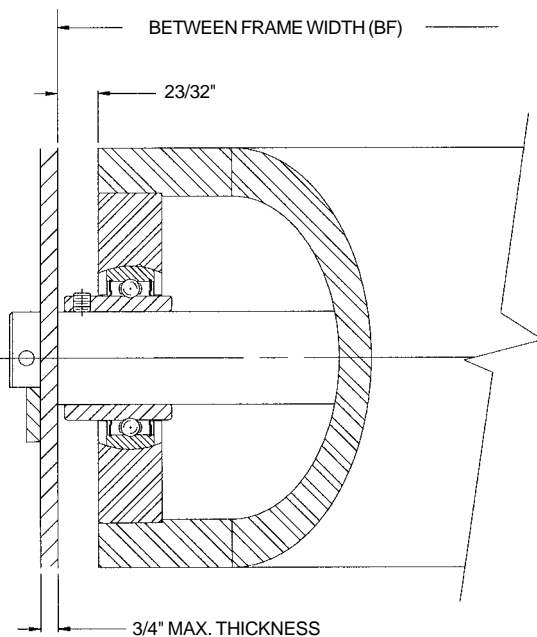

Roller 6 1/2 in. O.D. x 1 in. Wall - 2 15/16 in. Round Axle

Description:

- Tube:** 6 1/2 in. O.D. x 1 in. Wall
- Axle:** 2 15/16 in. Round - Notched for Keeper Bar
- Bearing No.:** 102203 - Seal/Shield
- Pin No.:** 101145
- Weight (lbs.):** 0.97 + 6.80 x BF
- Roller No.:** 28565 - BF
- BF Range:** 7 - 130

ROLLER CAPACITY CHART (LBS.)					
BF*	Bearing No. 102203	BF*	Bearing No. 102203	BF*	Bearing No. 102203
7	56713	47	38129	87	19863
12	56713	52	34198	92	18741
17	56713	57	31002	97	17738
22	56713	62	28352	102	16838
27	56713	67	26119	107	16024
32	56713	72	24213	112	15286
37	49512	77	22565	117	14613
42	43081	82	21128	120	14236

* Between Frame Widths available from 7 in. to 130 in.

Roller 7 5/8 in. O.D. x 7/8 in. Wall - 1 11/16 in. Round Axle

Description:

- Tube:** 7 5/8 in. O.D. x 7/8 in. Wall (.875 in.)
- Axle:** 1 11/16 in. Round - Notched for Keeper Bar
- Bearing Assembly No.:** 27964 - Seal/Shield
- Bearing No.:** 102165
- Sleeve No.:** 27970
- Pin No.:** 101009
- Weight (lbs.):** 16.50 + 5.88 x BF
- Roller No.:** 28567 - BF
- BF Range:** 7 - 130

* Between Frame Widths available from 7 in. to 130 in.