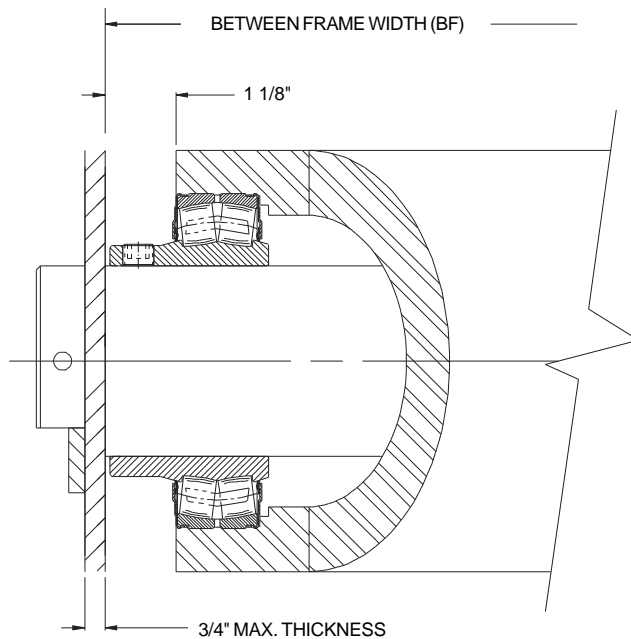

Roller 6 1/2 in. O.D. x 1 in. Wall - 2 15/16 in. Round Axle

Description:

- Tube:** 6 1/2 in. O.D. x 1 in. Wall
- Axle:** 2 15/16 in. Round - Notched for Keeper Bar
- Bearing No.:** 102203 - Seal/Shield
- Pin No.:** 101145
- Weight (lbs.):** 0.97 + 6.80 x BF
- Roller No.:** 28565 - BF
- BF Range:** 7 - 130

ROLLER CAPACITY CHART (LBS.)					
BF*	Bearing No. 102203	BF*	Bearing No. 102203	BF*	Bearing No. 102203
7	56713	47	38129	87	19863
12	56713	52	34198	92	18741
17	56713	57	31002	97	17738
22	56713	62	28352	102	16838
27	56713	67	26119	107	16024
32	56713	72	24213	112	15286
37	49512	77	22565	117	14613
42	43081	82	21128	120	14236

* Between Frame Widths available from 7 in. to 130 in.

Roller 7 5/8 in. O.D. x 7/8 in. Wall - 1 11/16 in. Round Axle

Description:

- Tube:** 7 5/8 in. O.D. x 7/8 in. Wall (.875 in.)
- Axle:** 1 11/16 in. Round - Notched for Keeper Bar
- Bearing Assembly No.:** 27964 - Seal/Shield
- Bearing No.:** 102165
- Sleeve No.:** 27970
- Pin No.:** 101009
- Weight (lbs.):** 16.50 + 5.88 x BF
- Roller No.:** 28567 - BF
- BF Range:** 7 - 130

* Between Frame Widths available from 7 in. to 130 in.