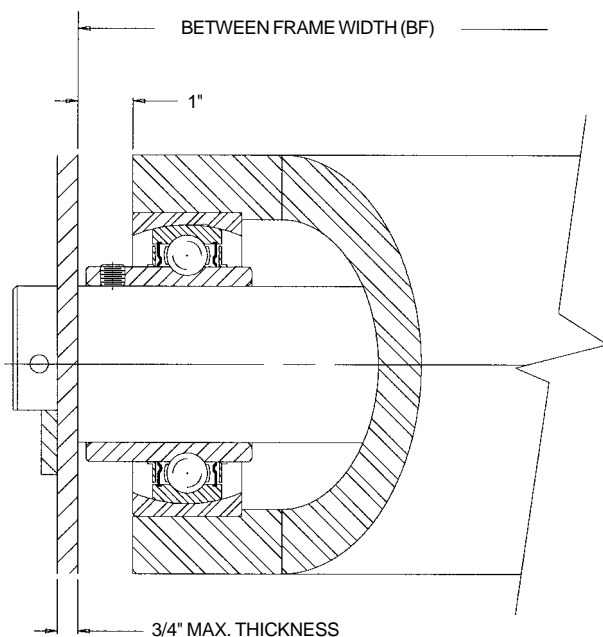

## Roller 6 in. O.D. x 3/4 in. Wall - 2 15/16 in. Round Axle

### Description:

**Tube:** 6 in. O.D. x 3/4 in. Wall (.750 in.)  
**Axle:** 2 15/16 in. Round - Notched for Keeper Bar  
**Bearing No.:** 102203 - Seal/Shield  
**Pin No.:** 101145  
**Weight (lbs.):** 4.28 + 5.42 x BF  
**Roller No.:** 28563 - BF  
**BF Range:** 7 - 130

## Roller 6 1/2 in. O.D. x 1 in. Wall - 2 7/16 in. Round Axle

### Description:

**Tube:** 6 1/2 in. O.D. x 1 in. Wall  
**Axle:** 2 7/16 in. Round - Notched for Keeper Bar  
**Bearing Assembly No.:** 27962 - Seal/Shield  
**Bearing No.:** 102218  
**Sleeve No.:** 27969  
**Pin No.:** 101143  
**Weight (lbs.):** 4.36 + 6.22 x BF  
**Roller No.:** 28564 - BF  
**BF Range:** 7 - 130