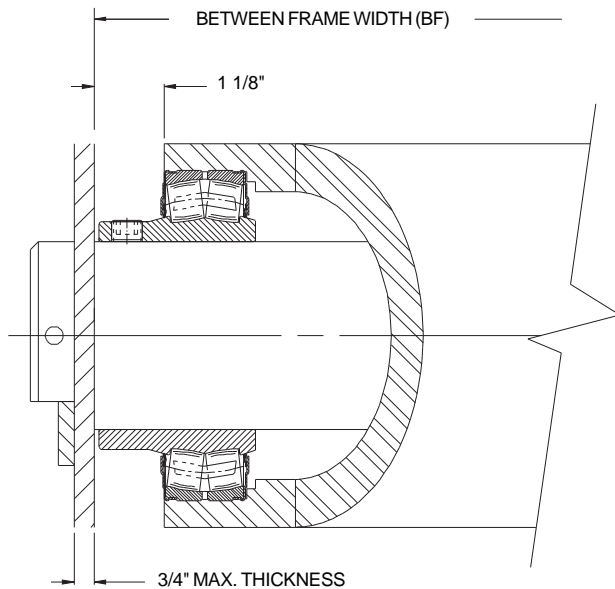

## Roller 6 in. O.D. x 3/4 in. Wall - 2 15/16 in. Round Axle

### Description:

**Tube:** 6 in. O.D. x 3/4 in. Wall (.750 in.)  
**Axle:** 2 15/16 in. Round - Notched for Keeper Bar  
**Bearing No.:** 102203 - Seal/Shield  
**Pin No.:** 101145  
**Weight (lbs.):** 4.28 + 5.42 x BF  
**Roller No.:** 28563 - BF  
**BF Range:** 7 - 130

## Roller 6 1/2 in. O.D. x 1 in. Wall - 2 7/16 in. Round Axle

### Description:

**Tube:** 6 1/2 in. O.D. x 1 in. Wall  
**Axle:** 2 7/16 in. Round - Notched for Keeper Bar  
**Bearing Assembly No.:** 27962 - Seal/Shield  
**Bearing No.:** 102218  
**Sleeve No.:** 27969  
**Pin No.:** 101143  
**Weight (lbs.):** 4.36 + 6.22 x BF  
**Roller No.:** 28564 - BF  
**BF Range:** 7 - 130