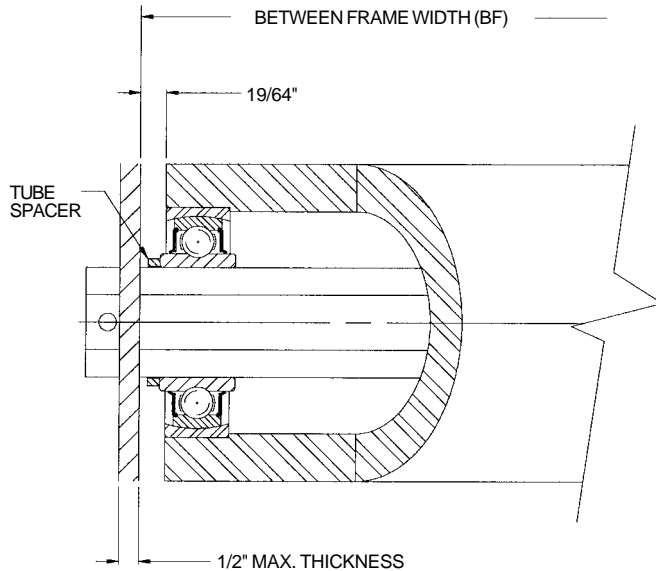

## Roller 5 in. O.D. x 3/4 in. Wall - 1 1/2 in. Hex Axle

**Description:**

**Tube:** 5 in. O.D. x 3/4 in. Wall (.750 in.)

**Axle:** 1 1/2 in. Hex

**Bearing Assembly No.:** 27953 - Seal/Shield

**Bearing No.:** 102222

**Sleeve No.:** 26839

**Pin No.:** 101009

**Tube Spacer:** 2 in. O.D. x 11 ga. - 3/16 in. Long

**Weight (lbs.):** 4.15 + 3.39 x BF

**Roller No.:** 28557 - BF

**BF Range:** 7 - 130

ROLLER CAPACITY CHART (LBS.)					
BF*	Bearing No. 27953	BF*	Bearing No. 27953	BF*	Bearing No. 27953
7	7836	47	7836	87	7836
12	7836	52	7836	92	7836
17	7836	57	7836	97	7632
22	7836	62	7836	102	7251
27	7836	67	7836	107	6907
32	7836	72	7836	112	6594
37	7836	77	7836	117	6308
42	7836	82	7836	120	6148

\* Between Frame Widths available from 7 in. to 130 in.

## Roller 5 in. O.D. x 3/4 in. Wall - 1 11/16 in. Round Axle

**Description:**

**Tube:** 5 in. O.D. x 3/4 in. Wall (.750 in.)

**Axle:** 1 11/16 in. Round - Notched for Keeper Bar

**Bearing Assembly No.:** 26838 - Seal/Shield