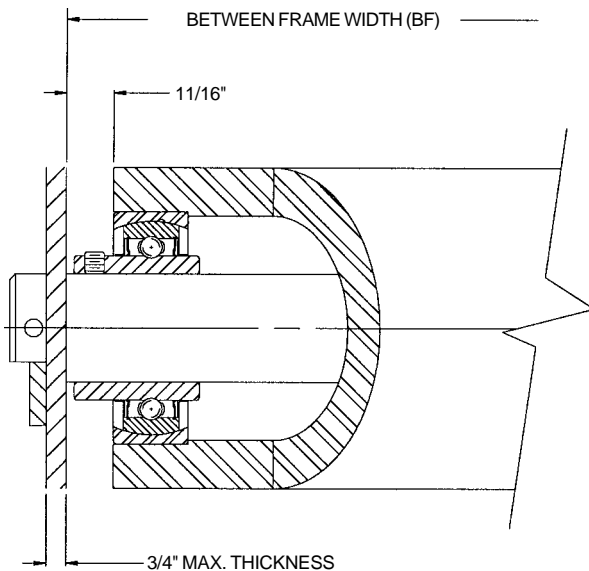

## Roller 5 in. O.D. x 3/4 in. Wall - 1 1/2 in. Hex Axle

**Description:**

**Tube:** 5 in. O.D. x 3/4 in. Wall (.750 in.)

**Axle:** 1 1/2 in. Hex

**Bearing Assembly No.:** 27953 - Seal/Shield

**Bearing No.:** 102222

**Sleeve No.:** 26839

**Pin No.:** 101009

**Tube Spacer:** 2 in. O.D. x 11 ga. - 3/16 in. Long

**Weight (lbs.):** 4.15 + 3.39 x BF

**Roller No.:** 28557 - BF

**BF Range:** 7 - 130

ROLLER CAPACITY CHART (LBS.)					
BF*	Bearing No. 27953	BF*	Bearing No. 27953	BF*	Bearing No. 27953
7	7836	47	7836	87	7836
12	7836	52	7836	92	7836
17	7836	57	7836	97	7632
22	7836	62	7836	102	7251
27	7836	67	7836	107	6907
32	7836	72	7836	112	6594
37	7836	77	7836	117	6308
42	7836	82	7836	120	6148

## Roller 5 in. O.D. x 3/4 in. Wall - 1 11/16 in. Round Axle

**Description:**

**Tube:** 5 in. O.D. x 3/4 in. Wall (.750 in.)

**Axle:** 1 11/16 in. Round - Notched for Keeper Bar

**Bearing Assembly No.:** 26838 - Seal/Shield

**Bearing No.:** 102165

**Sleeve No.:** 26839

**Pin No.:** 101142

**Weight (lbs.):** 3.00 + 3.47 x BF

**Roller No.:** 26837 - BF

**BF Range:** 7 - 130

ROLLER CAPACITY CHART (LBS.)					
BF*	Bearing No. 26838	BF*	Bearing No. 26838	BF*	Bearing No. 26838
7	7836	47	7836	87	7683
12	7836	52	7836	92	7254
17	7836	57	7836	97	6869
22	7836	62	7836	102	6524
27	7836	67	7836	107	6212
32	7836	72	7836	112	5928
37	7836	77	7836	117	5669
42	7836	82	7836	120	5524