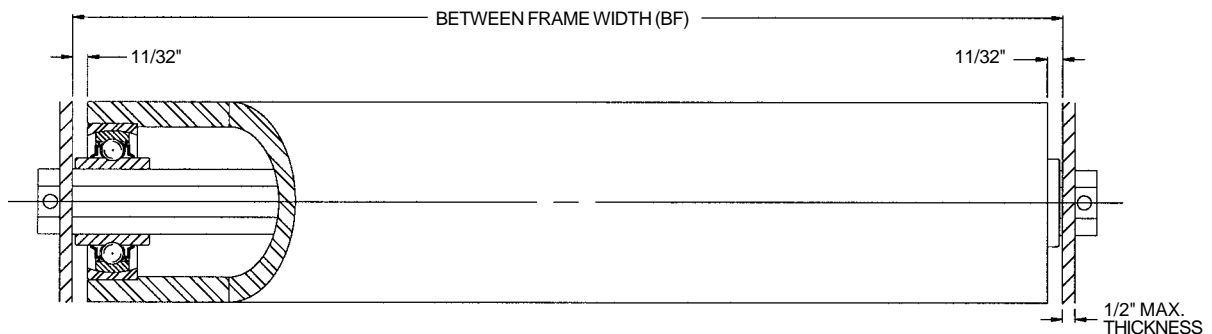

## Roller 4 in. O.D. x 1/2 in. Wall - 1 1/16 in. Hex Axle

Roller No. 28551 - BF  
Regreasable

Roller No. 28552 - BF

**Description:**

**Tube:** 4 in. O.D. x 1/2 in. Wall (.500 in.)

**Axle:** 1 1/16 in. Hex

**Pin No.:** 101009

**Weight (lbs.):** 2.66 + 1.80 x BF

Roller No.	Bearing No.	Retained	BF
28552 - BF	102101 - Seal	Pin	4 - 120
28551 - BF	102086 - Seal/Shield	Pin	4 - 120

ROLLER CAPACITY CHART (LBS.)					
BF*	Bearing No.		BF*	Bearing No.	
	102101	102086		102101	102086
7	4130	1040	67	1841	1040
12	4130	1040	72	1709	1040
17	4130	1040	77	1596	1040
22	4130	1040	82	1496	1040
27	4130	1040	87	1408	1040
32	3989	1040	92	1330	1040
37	3419	1040	97	1260	1040
42	2992	1040	102	1197	1040
47	2659	1040	107	1140	1040
52	2393	1040	112	1088	1040
57	2176	1040	117	1041	1040
62	1994	1040	120	1014	1040

\* Between Frame Widths available from 4 in. to 120 in.

## Roller 4 in. O.D. x 1/2 in. Wall - 1 1/8 in. Hex Axle

**Description:**

**Tube:** 4 in. O.D. x 1/2 in. Wall (.500 in.)

**Axle:** 1 1/8 in. Hex

**Bearing Assembly No.:** 27949 - Seal/Shield

**Bearing No.:** 102220