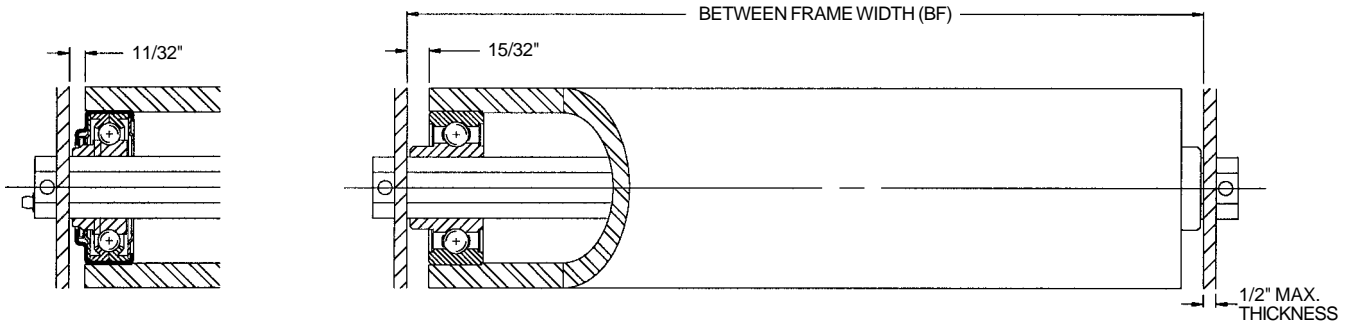

## Roller 4 in. O.D. x 1/2 in. Wall - 1 1/16 in. Hex Axle

Roller No. 28551 - BF  
Regreasable

Roller No. 28552 - BF

**Description:**

**Tube:** 4 in. O.D. x 1/2 in. Wall (.500 in.)

**Axle:** 1 1/16 in. Hex

**Pin No.:** 101009

**Weight (lbs.):** 2.66 + 1.80 x BF

Roller No.	Bearing No.	Retained	BF
28552 - BF	102101 - Seal	Pin	4 - 120
28551 - BF	102086 - Seal/Shield	Pin	4 - 120

ROLLER CAPACITY CHART (LBS.)					
BF*	Bearing No.		BF*	Bearing No.	
	102101	102086		102101	102086
7	4130	1040	67	1841	1040
12	4130	1040	72	1709	1040
17	4130	1040	77	1596	1040
22	4130	1040	82	1496	1040
27	4130	1040	87	1408	1040
32	3989	1040	92	1330	1040
37	3419	1040	97	1260	1040
42	2992	1040	102	1197	1040
47	2659	1040	107	1140	1040
52	2393	1040	112	1088	1040
57	2176	1040	117	1041	1040
62	1994	1040	120	1014	1040

\* Between Frame Widths available from 4 in. to 120 in.

## Roller 4 in. O.D. x 1/2 in. Wall - 1 1/8 in. Hex Axle

**Description:**

**Tube:** 4 in. O.D. x 1/2 in. Wall (.500 in.)

**Axle:** 1 1/8 in. Hex

**Bearing Assembly No.:** 27949 - Seal/Shield

**Bearing No.:** 102220