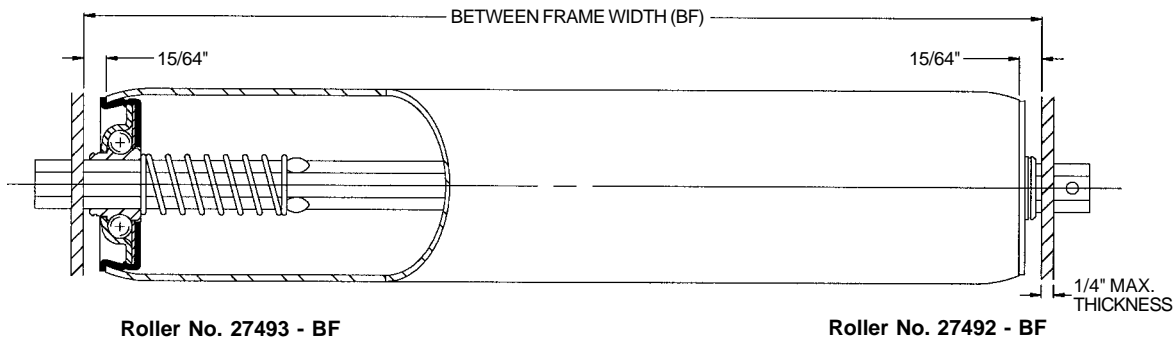

Roller 2 in. O.D. x 16 ga. - 7/16 in. Hex Axle

Roller No. 27493 - BF

Roller No. 27492 - BF

Description:

- Tube:** 2 in. O.D. x 16 ga. (.065 in.)
- Axle:** 7/16 in. Hex
- Spring No.:** 11375
- Pin No.:** 101010
- Weight (lbs.):** 0.35 + 0.16 x BF

ROLLER CAPACITY CHART (LBS.)			
BF*	Bearing No. 102160	BF*	Bearing No. 102160
7	260	37	260
10	260	40	260
13	260	43	260
16	260	46	260
19	260	49	244
22	260	52	230
25	260	55	217
28	260	58	206
31	260	61	195
34	260	63	189

Roller No.	Bearing No.	Retained	BF
27492 - BF	102160 - Plain	Pin	4 - 63
27493 - BF	102160 - Plain	Spring	6 - 63

* Other Between Frame Widths available. See chart at left.

Roller 2 in. O.D. x 16 ga. - 7/16 in. Hex Axle

Roller No. 27422 - BF

Roller No. 27421 - BF

Description:

- Tube:** 2 in. O.D. x 14 ga. (.083 in.)
- Axle:** 7/16 in. Hex
- Spring No.:** 11375
- Pin No.:** 101010
- Weight (lbs.):** 0.69 + 0.19 x BF

ROLLER CAPACITY CHART (LBS.)			
BF*	Bearing No. 102040	BF*	Bearing No. 102040
7	380	37	216
10	380	40	199
13	380	43	185
16	380	46	172
19	380	49	162
22	371	52	152
25	324	55	144
28	288	58	136
31	259	61	129
34	235	63	125