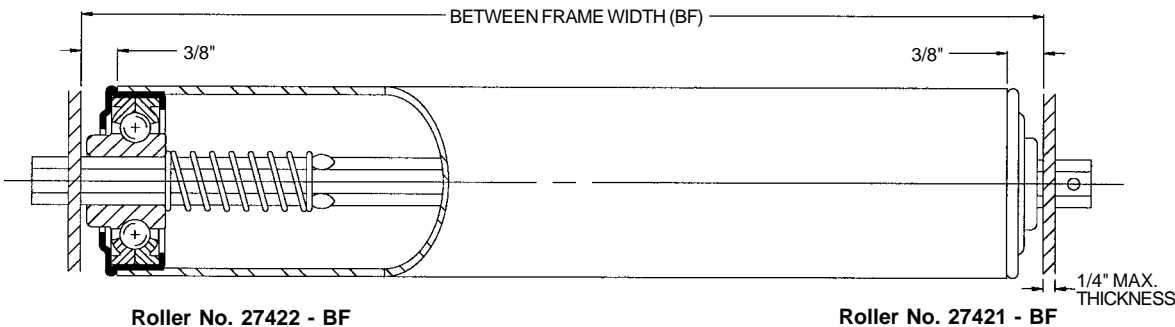

Roller 2 in. O.D. x 16 ga. - 7/16 in. Hex Axle

Roller No. 27493 - BF

Roller No. 27492 - BF

Description:

- Tube:** 2 in. O.D. x 16 ga. (.065 in.)
- Axle:** 7/16 in. Hex
- Spring No.:** 11375
- Pin No.:** 101010
- Weight (lbs.):** 0.35 + 0.16 x BF

ROLLER CAPACITY CHART (LBS.)			
BF*	Bearing No. 102160	BF*	Bearing No. 102160
7	260	37	260
10	260	40	260
13	260	43	260
16	260	46	260
19	260	49	244
22	260	52	230
25	260	55	217
28	260	58	206
31	260	61	195
34	260	63	189

Roller No.	Bearing No.	Retained	BF
27492 - BF	102160 - Plain	Pin	4 - 63
27493 - BF	102160 - Plain	Spring	6 - 63

* Other Between Frame Widths available. See chart at left.

Roller 2 in. O.D. x 16 ga. - 7/16 in. Hex Axle

Roller No. 27422 - BF

Roller No. 27421 - BF

Description:

- Tube:** 2 in. O.D. x 14 ga. (.083 in.)
- Axle:** 7/16 in. Hex
- Spring No.:** 11375
- Pin No.:** 101010
- Weight (lbs.):** 0.69 + 0.19 x BF

ROLLER CAPACITY CHART (LBS.)			
BF*	Bearing No. 102040	BF*	Bearing No. 102040
7	380	37	216
10	380	40	199
13	380	43	185
16	380	46	172
19	380	49	162
22	371	52	152
25	324	55	144
28	288	58	136
31	259	61	129
34	235	63	125