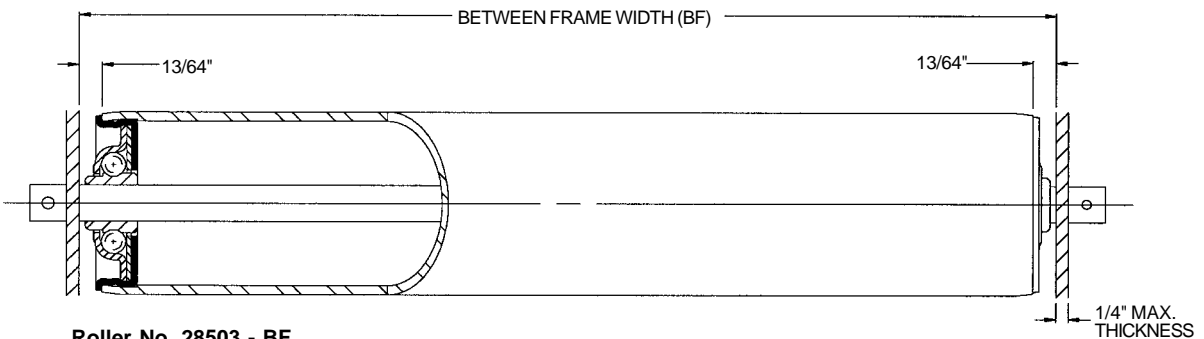

Roller 1.9 in. O.D. x 13 ga. - 1/4 in. Round Axle

Description:

Tube: 1.9 in. O.D. (1 7/8 in. actual) x 13 ga. (.095 in.)

Axle: 1/4 in. Round

Bearing No.: 102188 - Plain

Spring No.: 25279

Weight (lbs.): 0.34 + 0.12 x BF

Roller No.: 28502 - BF

BF Range: 7 - 28

ROLLER CAPACITY CHART (LBS.)			
BF*	Bearing No. 102188	BF*	Bearing No. 102188
7	175	18	67
8	156	19	63
9	138	20	60
10	124	21	57
11	111	22	54
12	102	23	51
13	93	24	49
14	86	25	47
15	80	26	45
16	75	27	44
17	70	28	42

* Between Frame Widths available from 7 in. to 28 in.

Roller 1.9 in. O.D. x 13 ga. - 5/16 in. Round Axle

Roller No. 28503 - BF

Description:

Tube: 1.9 in. O.D. (1 7/8 in. actual) x 13 ga. (.095 in.)

Axle: 5/16 in. Round

Spring No.: 31441

Pin No.: 101136

Weight (lbs.): 0.34 + 0.13 x BF

Roller No.	Bearing No.	Retained	BF
28503 - BF	102259 - Plain	Pin	3 - 39
38184 - BF	102259 - Plain	Spring	7 - 39

ROLLER CAPACITY CHART (LBS.)			
BF*	Bearing No. 102259	BF*	Bearing No. 102259
7	220	25	115
9	220	27	106
11	220	29	99
13	220	31	92
15	196	33	87
17	172	35	82
19	153	37	77
21	138	39	73
23	126		