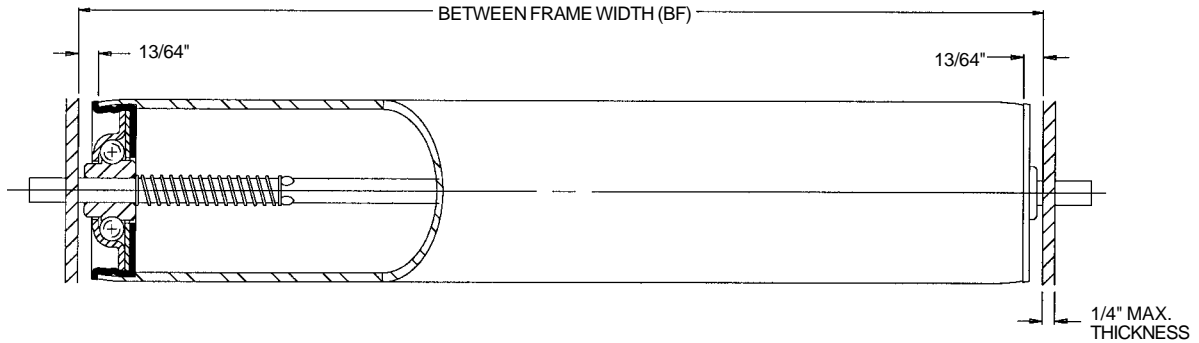

Roller 1.9 in. O.D. x 13 ga. - 1/4 in. Round Axle

Description:

Tube: 1.9 in. O.D. (1 7/8 in. actual) x 13 ga. (.095 in.)

Axle: 1/4 in. Round

Bearing No.: 102188 - Plain

Spring No.: 25279

Weight (lbs.): 0.34 + 0.12 x BF

Roller No.: 28502 - BF

BF Range: 7 - 28

ROLLER CAPACITY CHART (LBS.)			
BF*	Bearing No. 102188	BF*	Bearing No. 102188
7	175	18	67
8	156	19	63
9	138	20	60
10	124	21	57
11	111	22	54
12	102	23	51
13	93	24	49
14	86	25	47
15	80	26	45
16	75	27	44
17	70	28	42

* Between Frame Widths available from 7 in. to 28 in.

Roller 1.9 in. O.D. x 13 ga. - 5/16 in. Round Axle

Roller No. 28503 - BF

Description:

Tube: 1.9 in. O.D. (1 7/8 in. actual) x 13 ga. (.095 in.)

Axle: 5/16 in. Round

Spring No.: 31441

Pin No.: 101136

Weight (lbs.): 0.34 + 0.13 x BF

Roller No.	Bearing No.	Retained	BF
28503 - BF	102259 - Plain	Pin	3 - 39
38184 - BF	102259 - Plain	Spring	7 - 39

ROLLER CAPACITY CHART (LBS.)			
BF*	Bearing No. 102259	BF*	Bearing No. 102259
7	220	25	115
9	220	27	106
11	220	29	99
13	220	31	92
15	196	33	87
17	172	35	82
19	153	37	77
21	138	39	73
23	126		