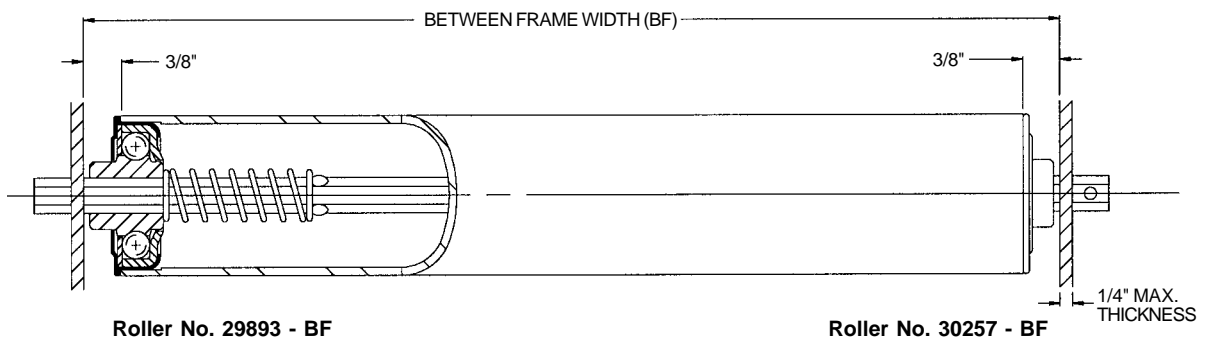

Roller 1 3/8 in. O.D. x 3/16 in. Wall - 1/2 in. Round Axle

Roller No. 37948 - BF

Roller No. 28490 - BF

Description:

Tube: 1 3/8 in. O.D. x 3/16 in. Wall (.188 in.)

Axle: 1/2 in. Round

Spring No.: 11375

Pin No.: 101010

Weight (lbs.): $0.18 + 0.25 \times \text{BF}$

Roller No.	Bearing No.	Retained	BF
28490 - BF	102172 - Plain	Pin	3 - 39
37948 - BF	102172 - Plain	Spring	7 - 39

ROLLER CAPACITY CHART (LBS.)			
BF*	Bearing No. 102172	BF*	Bearing No. 102172
7	80	25	80
9	80	27	80
11	80	29	80
13	80	31	80
15	80	33	80
17	80	35	80
19	80	37	80
21	80	39	80
23	80		80

* Other Between Frame Widths available. See chart at left.

Roller 1 5/8 in. O.D. x 14 ga. - 5/16 in. Hex Axle

Roller No. 29893 - BF

Roller No. 30257 - BF

Description:

Tube: 1 5/8 in. O.D. x 14 ga. (.083 in.)

Axle: 5/16 in. Hex

Spring No.: 11372

Pin No.: 101136

Weight (lbs.): $0.41 + 0.14 \times \text{BF}$

Roller No.	Bearing No.	Retained	BF
29893 - BF	102145 - Plain	Spring	7 - 39
30257 - BF	102145 - Plain	Pin	3 - 39