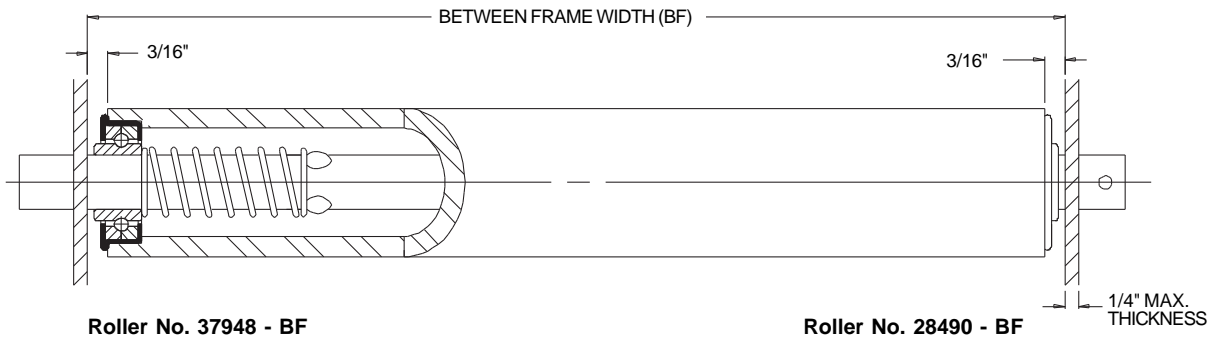

Roller 1 3/8 in. O.D. x 3/16 in. Wall - 1/2 in. Round Axle

Roller No. 37948 - BF

Roller No. 28490 - BF

Description:

Tube: 1 3/8 in. O.D. x 3/16 in. Wall (.188 in.)

Axle: 1/2 in. Round

Spring No.: 11375

Pin No.: 101010

Weight (lbs.): $0.18 + 0.25 \times \text{BF}$

Roller No.	Bearing No.	Retained	BF
28490 - BF	102172 - Plain	Pin	3 - 39
37948 - BF	102172 - Plain	Spring	7 - 39

ROLLER CAPACITY CHART (LBS.)			
BF*	Bearing No. 102172	BF*	Bearing No. 102172
7	80	25	80
9	80	27	80
11	80	29	80
13	80	31	80
15	80	33	80
17	80	35	80
19	80	37	80
21	80	39	80
23	80		80

* Other Between Frame Widths available. See chart at left.

Roller 1 5/8 in. O.D. x 14 ga. - 5/16 in. Hex Axle

Roller No. 29893 - BF

Roller No. 30257 - BF

Description:

Tube: 1 5/8 in. O.D. x 14 ga. (.083 in.)

Axle: 5/16 in. Hex

Spring No.: 11372

Pin No.: 101136

Weight (lbs.): $0.41 + 0.14 \times \text{BF}$

Roller No.	Bearing No.	Retained	BF
29893 - BF	102145 - Plain	Spring	7 - 39
30257 - BF	102145 - Plain	Pin	3 - 39