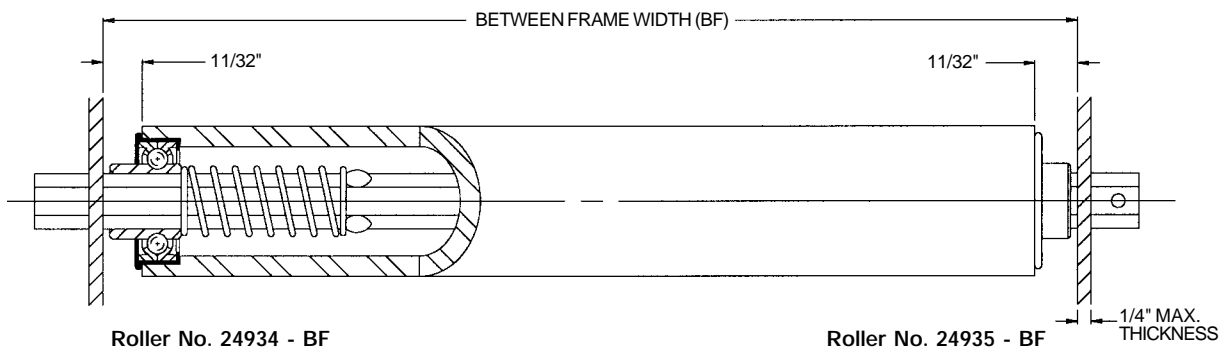

Roller 1 3/8 in. O.D. x 3/16 in. Wall - 7/16 in. Hex Axle

Roller No. 24934 - BF

Roller No. 24935 - BF

Description:

Tube: 1 3/8 in. O.D. x 3/16 in. Wall (.188 in.)

Axle: 7/16 in. Hex

Spring No.: 11375

Pin No.: 101010

Weight (lbs.): 0.10 + 0.25 x BF

Roller No.	Bearing No.	Retained	BF
24934 - BF	102126 - Plain	Spring	7 - 39
24935 - BF	102126 - Plain	Pin	3 - 39

ROLLER CAPACITY CHART (LBS.)			
BF*	Bearing No. 102126	BF*	Bearing No. 102126
7	150	25	150
9	150	27	150
11	150	29	150
13	150	31	150
15	150	33	150
17	150	35	150
19	150	37	150
21	150	39	150
23	150		

* Other Between Frame Widths available. See chart at left.