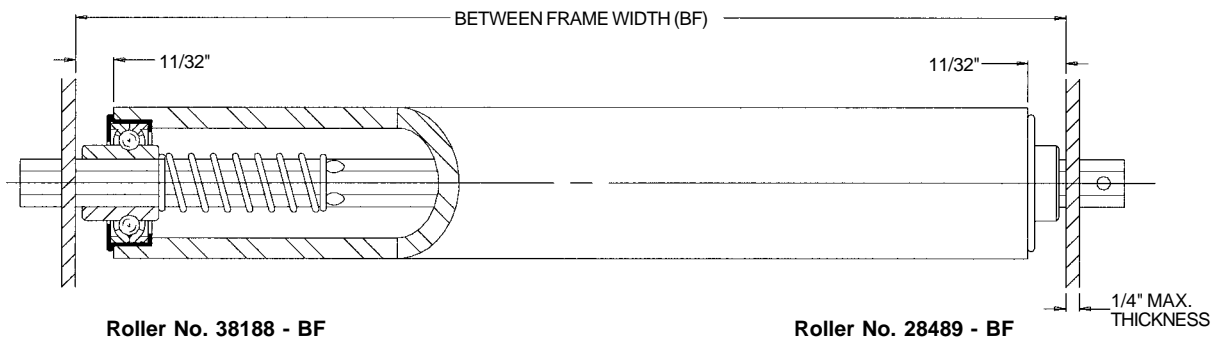

## Roller 1 3/8 in. O.D. x 3/16 in. Wall - 3/8 in. Hex Axle

Roller No. 38188 - BF

Roller No. 28489 - BF

### Description:

**Tube:** 1 3/8 in. O.D. x 3/16 in. Wall (.188 in.)

**Axle:** 3/8 in. Hex

**Spring No.:** 37379

**Pin No.:** 101010

**Weight (lbs.):** 0.10 + 0.23 x BF

Roller No.	Bearing No.	Retained	BF
28489 - BF	102176 - Plain	Pin	3 - 39
38188 - BF	102176 - Plain	Spring	7 - 39

## Roller 1 3/8 in. O.D. x 3/16 in. Wall - 7/16 in. Hex Axle

Roller No. 24934 - BF

Roller No. 24935 - BF

### Description:

**Tube:** 1 3/8 in. O.D. x 3/16 in. Wall (.188 in.)

**Axle:** 7/16 in. Hex

**Spring No.:** 11375

**Pin No.:** 101010

**Weight (lbs.):** 0.10 + 0.25 x BF

Roller No.	Bearing No.	Retained	BF
24934 - BF	102126 - Plain	Spring	7 - 39
24935 - BF	102126 - Plain	Pin	3 - 39