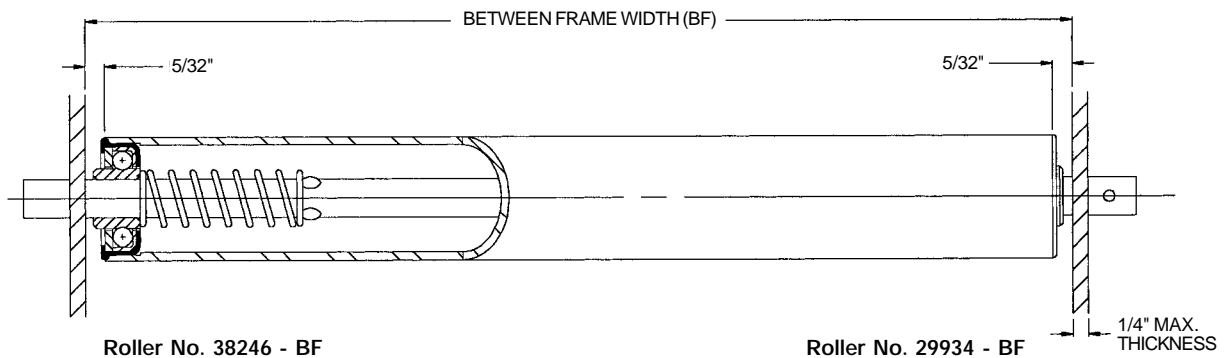

Roller 1 in. O.D. x 16 ga. - 1/4 in. Round Axle

Description:

- Tube:** 1 in. O.D. x 16 ga. (.065 in.)
- Axle:** 1/4 in. Round
- Bearing No.:** 102245 - Plain
- Spring No.:** 25279
- Weight (lbs.):** 0.17 + 0.07 x BF
- Roller No.:** 29933 - BF
- BF Range:** 6 - 28

ROLLER CAPACITY CHART (LBS.)			
BF*	Bearing No. 102245	BF*	Bearing No. 102245
7	60	19	60
9	60	21	60
11	60	23	60
13	60	25	55
15	60	27	51
17	60	28	49

* Between Frame Widths available from 6 in. to 28 in.

Roller 1 in. O.D. x 16 ga. - 5/16 in. Round Axle

Roller No. 38246 - BF

Roller No. 29934 - BF

Description:

- Tube:** 1 in. O.D. x 16 ga. (.065 in.)
- Axle:** 5/16 in. Round
- Spring No.:** 31441
- Pin No.:** 101136
- Weight (lbs.):** 0.17 + 0.07 x BF

Roller No.	Bearing No.	Retained	BF
38246 - BF	102272 - Plain	Spring	6 - 39
29934 - BF	102272 - Plain	Pin	3 - 39

ROLLER CAPACITY CHART (LBS.)			
BF*	Bearing No. 102272	BF*	Bearing No. 102272
7	60	25	60
9	60	27	60
11	60	29	60
13	60	31	60
15	60	33	60
17	60	35	60
19	60	37	60
21	60	39	60
23	60		