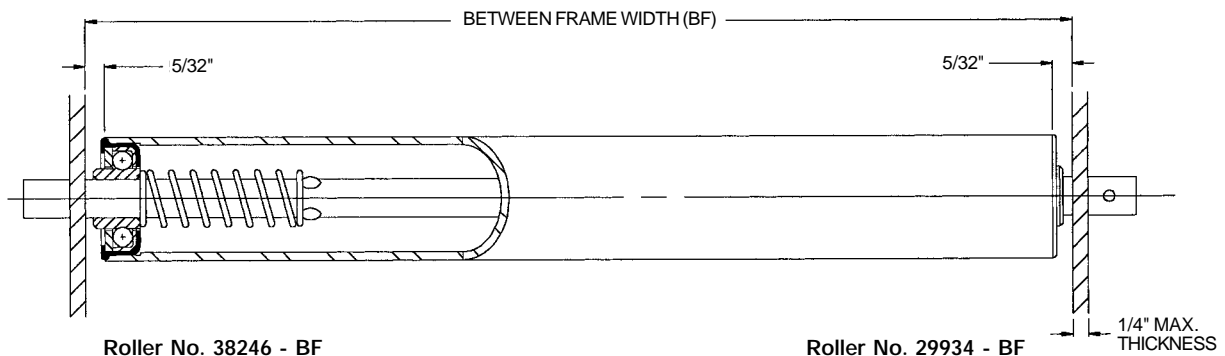

Roller 1 in. O.D. x 16 ga. - 1/4 in. Round Axle

Description:

- Tube:** 1 in. O.D. x 16 ga. (.065 in.)
- Axle:** 1/4 in. Round
- Bearing No.:** 102245 - Plain
- Spring No.:** 25279
- Weight (lbs.):** 0.17 + 0.07 x BF
- Roller No.:** 29933 - BF
- BF Range:** 6 - 28

ROLLER CAPACITY CHART (LBS.)			
BF*	Bearing No. 102245	BF*	Bearing No. 102245
7	60	19	60
9	60	21	60
11	60	23	60
13	60	25	55
15	60	27	51
17	60	28	49

* Between Frame Widths available from 6 in. to 28 in.

Roller 1 in. O.D. x 16 ga. - 5/16 in. Round Axle

Roller No. 38246 - BF

Roller No. 29934 - BF

Description:

- Tube:** 1 in. O.D. x 16 ga. (.065 in.)
- Axle:** 5/16 in. Round
- Spring No.:** 31441
- Pin No.:** 101136
- Weight (lbs.):** 0.17 + 0.07 x BF

Roller No.	Bearing No.	Retained	BF
38246 - BF	102272 - Plain	Spring	6 - 39
29934 - BF	102272 - Plain	Pin	3 - 39

ROLLER CAPACITY CHART (LBS.)			
BF*	Bearing No. 102272	BF*	Bearing No. 102272
7	60	25	60
9	60	27	60
11	60	29	60
13	60	31	60
15	60	33	60
17	60	35	60
19	60	37	60
21	60	39	60
23	60		