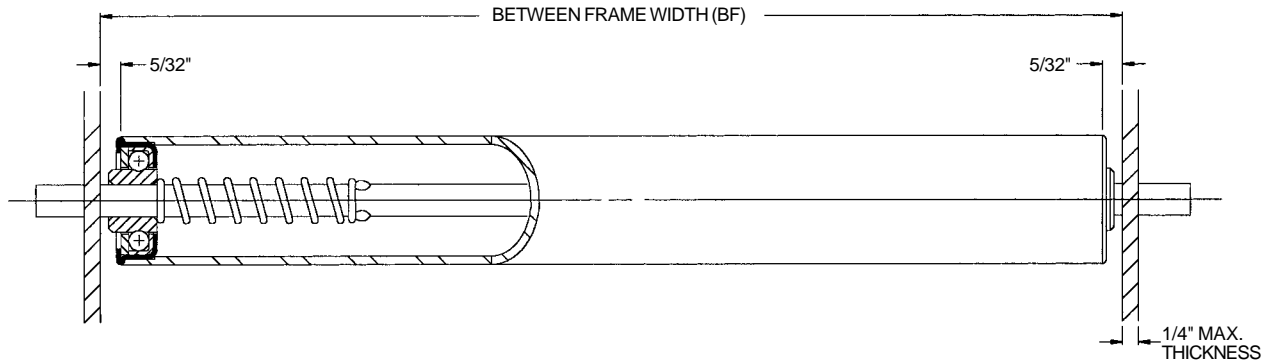

Roller 1 in. O.D. x 16 ga. - 1/4 in. Round Axle

Description:

- Tube:** 1 in. O.D. x 16 ga. (.065 in.)
- Axle:** 1/4 in. Round
- Bearing No.:** 102245 - Plain
- Spring No.:** 25279
- Weight (lbs.):** 0.17 + 0.07 x BF
- Roller No.:** 29933 - BF
- BF Range:** 6 - 28

ROLLER CAPACITY CHART (LBS.)			
BF*	Bearing No. 102245	BF*	Bearing No. 102245
7	60	19	60
9	60	21	60
11	60	23	60
13	60	25	55
15	60	27	51
17	60	28	49

* Between Frame Widths available from 6 in. to 28 in.

Roller 1 in. O.D. x 16 ga. - 5/16 in. Round Axle

Roller No. 38246 - BF

Roller No. 29934 - BF

Description:

- Tube:** 1 in. O.D. x 16 ga. (.065 in.)
- Axle:** 5/16 in. Round
- Spring No.:** 31441
- Pin No.:** 101136
- Weight (lbs.):** 0.17 + 0.07 x BF

Roller No.	Bearing No.	Retained	BF
38246 - BF	102272 - Plain	Spring	6 - 39
29934 - BF	102272 - Plain	Pin	3 - 39

ROLLER CAPACITY CHART (LBS.)			
BF*	Bearing No. 102272	BF*	Bearing No. 102272
7	60	25	60
9	60	27	60
11	60	29	60
13	60	31	60
15	60	33	60
17	60	35	60
19	60	37	60
21	60	39	60
23	60		