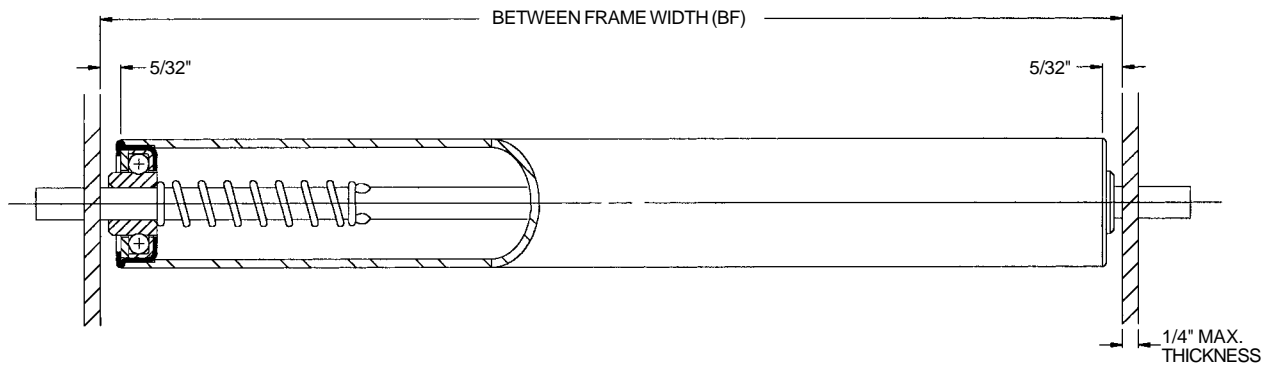

Roller 1 in. O.D. x 16 ga. - 1/4 in. Round Axle

Description:

- Tube:** 1 in. O.D. x 16 ga. (.065 in.)
- Axle:** 1/4 in. Round
- Bearing No.:** 102245 - Plain
- Spring No.:** 25279
- Weight (lbs.):** 0.17 + 0.07 x BF
- Roller No.:** 29933 - BF
- BF Range:** 6 - 28

ROLLER CAPACITY CHART (LBS.)			
BF*	Bearing No. 102245	BF*	Bearing No. 102245
7	60	19	60
9	60	21	60
11	60	23	60
13	60	25	55
15	60	27	51
17	60	28	49

* Between Frame Widths available from 6 in. to 28 in.

Roller 1 in. O.D. x 16 ga. - 5/16 in. Round Axle

Roller No. 38246 - BF

Roller No. 29934 - BF

Description:

- Tube:** 1 in. O.D. x 16 ga. (.065 in.)
- Axle:** 5/16 in. Round
- Spring No.:** 31441
- Pin No.:** 101136
- Weight (lbs.):** 0.17 + 0.07 x BF

Roller No.	Bearing No.	Retained	BF
38246 - BF	102272 - Plain	Spring	6 - 39
29934 - BF	102272 - Plain	Pin	3 - 39

ROLLER CAPACITY CHART (LBS.)			
BF*	Bearing No. 102272	BF*	Bearing No. 102272
7	60	25	60
9	60	27	60
11	60	29	60
13	60	31	60
15	60	33	60
17	60	35	60
19	60	37	60
21	60	39	60
23	60		