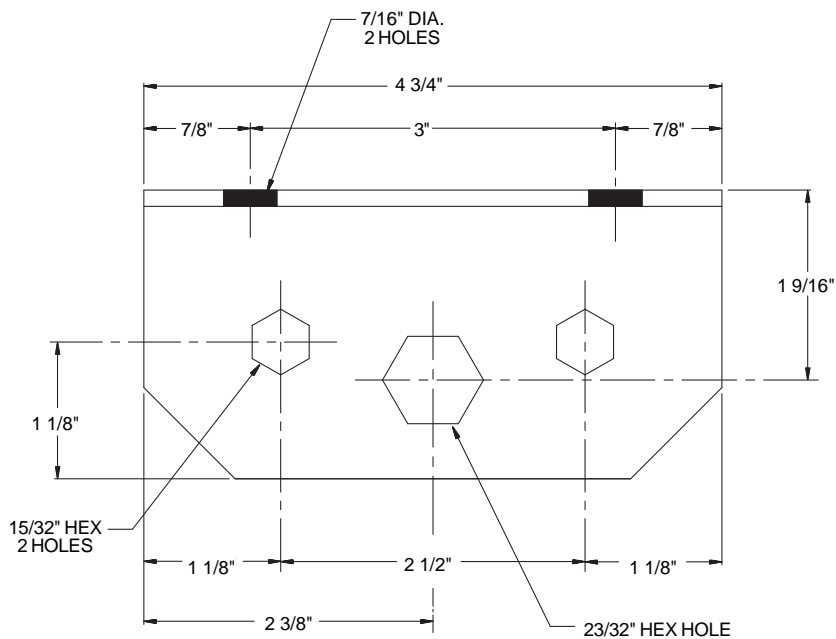

# Mounting Hardware

## Roller Hex Tabs & Mounting Brackets

Part No. 21334

Part No. 26064

Part No. 28750