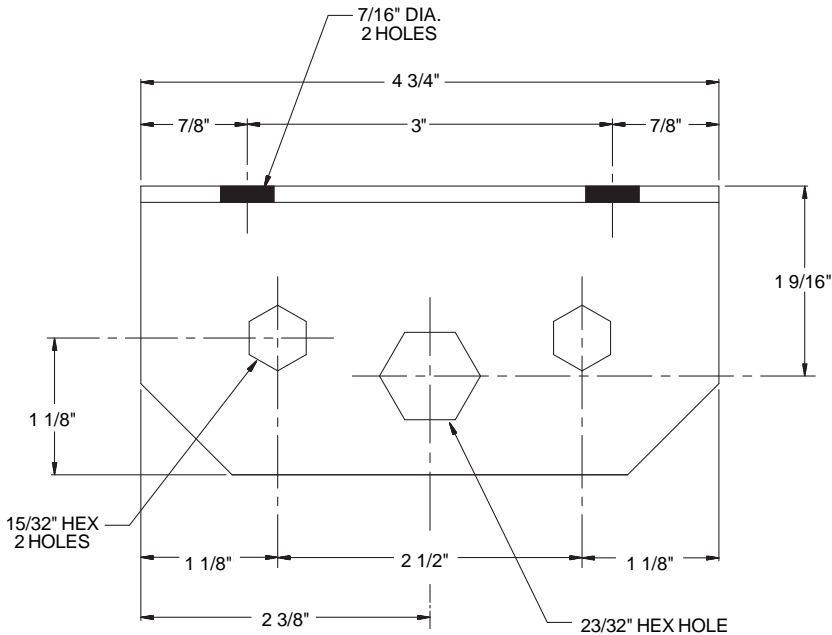

## Roller Hex Tabs & Mounting Brackets

Part No. 21334

Part No. 26064

Rollers, Bearings & Wheels

Part No. 28750